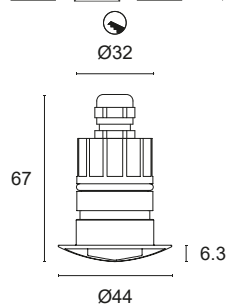

Power LED CRI>80

Power: 1.6W@24Vdc

Lumen: 132Lm@24Vdc

Constant 24Vdc voltage supply

Parallel connection, 50 cm cable

Constant voltage power supplies page 237

Installation accessories page 271

Dimming Accessories page 249

 **MADE IN ITALY**

BASIC CODES

L403L.

LIGHT BEAM

 **R1** Radial 1 aperture

LED COLOUR

 **BN** 4000K
 **BC** 3000K
 **CC** 2700K

Code example: